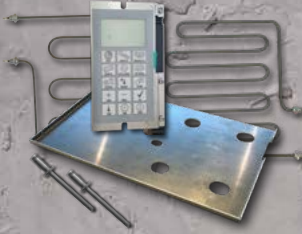

SPARE PARTS EASY PRO BAKE V4

MAIN SWITCH

ETHUB1 4,98 €

CIRCUIT BOARD NEW V4 ORIGINAL

ET1003192 100 €

CIRCUIT BOARD USED V2
ETHUB2 50 €

CIRCUIT BOARD REPAIR V3 / V4
ETRSV3 60 €

CONVERSION KIT V2 TO V4
ET11327005+07 150 €

KEYBOARD SLIDE
ET510120 7,88 €

FLAT RECEPTACLE
ETHUB4 0,40 €

SCREWS OUTSIDE
ETHUB7 0,06 €

RIVET
ETHUB8 0,21 €

RADIATOR ABOVE
ETHUB9 10,00 €

RADIATOR BELOW
ETHUB10 10,00 €

KNURLED NUT
ET111182 0,33 €

WIRE HARNESS
ET1132701+ET11208B019 3,40 €

TEMPERATURE LIMITER
ET535824 8,00 €

CONNECTION CABLE
ET11208B003 8,28 €

CRUMP CUP
ET3317195 5,20 €

GLASS REPLACEMENT
ET3317196 7,90 €

V4 FRONT PANEL
ET3317197 8,50 €

INSERT COMPLETE
ET3317198 42,15 €