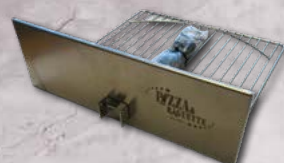

SENSOR
ET11208B010 8,60 €

HOUSING BASE
ET112029 0,48 €

HANDLE
ET111772 9,30 €

HINGE FOLDING HANDLE
ET11327B003 6,95 €

GRILL GRATE
ET111773 12,42 €

INSULATION ABOVE
ET111751 1,73 €

INSULATION RIGHT / LEFT
ET111752 1,65 €

TEMPERATURE LIMITER
ET535824 8,00 €

CONNECTION CABLE
ET11208B003 8,28 €

CRUMP CUP
ET3317195 5,20 €

GLASS REPLACEMENT
ET3317196 7,90 €

V4 FRONT PANEL
ET3317197 8,50 €

INSERT COMPLETE
ET3317198 42,15 €